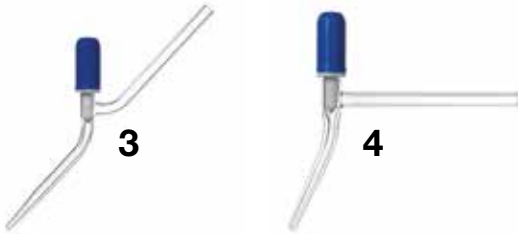

Россия +7(495)268-04-70

Казахстан +7(727)345-47-04

Беларусь +(375)257-127-884

Узбекистан +998(71)205-18-59

Киргизия +996(312)96-26-47

эл.почта: rgr@nt-rt.ru || сайт: <http://rettberg.nt-rt.ru/>

PTFE Valves

PTFE Valves, made of borosilicate glass 3.3, PTFE plug with additional sealing ring, with overturn protection.

Valve type	Passage mm	Tubing O.D. mm	Order No.
1 Straight valve	0 - 3	8	13 45 15001
Straight valve	0 - 6	10	13 45 15006
2 Right Angled valve	0 - 3	8	13 45 15011
Right Angled valve	0 - 6	10	13 45 15016
3 Burette valve straight	0 - 3	8	13 45 15021
4 Burette valve lateral	0 - 3	8	13 45 15031

High-Vacuum Valves

Adjustable high-vacuum valves, made of borosilicate glass 3.3, with PTFE plug.

Valve type	Passage mm	Stub tube O.D. mm	Order No.
1 Straight valve	0 - 2,5	9	10 70 80082
Straight valve	0 - 4	10	10 70 80084
Straight valve	0 - 6	10	10 70 80086
2 Straight valve	0 - 10	22	10 70 00172
Straight valve	0 - 15	24	13 45 16015
Straight valve	0 - 20	32	10 70 00173
3 Angled valve	0 - 2,55	9	10 70 80086
Angled valve	0 - 4	10	10 70 80184
Angled valve	0 - 6	10	10 70 80186
4 Angled valve	0 - 10	14	10 70 00171
Angled valve	0 - 15	24	13 45 16115
Angled valve	0 - 20	32	10 70 00167